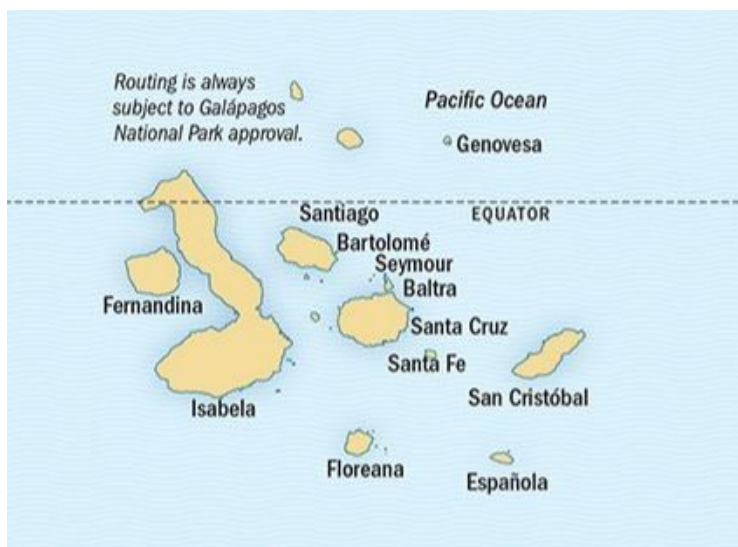

GALÁPAGOS ABOARD NATIONAL GEOGRAPHIC ENDEAVOUR II + PERU'S LAND OF THE INCA

Embark on a sweeping adventure that encapsulates all the wildness of Galápagos balanced with the cultural and historic experiences of Machu Picchu & Peru's Land of the Inca. You'll explore Galápagos in depth aboard the 96-guest National Geographic Endeavour II, a fully-equipped expedition ship with tools for exploration. Encounter abundant wildlife—snorkel with sea lions and hike the highlands among giant tortoises. Then journey to contemporary Lima and historic Cusco, a UNESCO World Heritage site. Overnight at Machu Picchu and enjoy the luxury of a second day with options like an early hike out to the iconic Sun Gate, the final checkpoint on the Inca Trail.

ITINERARY

DAY 1: Guayaquil, Ecuador

Upon arrival in Guayaquil, transfer to the Hotel Oro Verde Guayaquil. Ask your Expedition Specialist about extra nights

DAY 2: Guayaquil / Galápagos / Embark Ship

This morning, fly to the Galápagos Islands and board National Geographic Endeavour II. After lunch, we begin our exploration of the islands and their remarkable wildlife. (B,L,D)