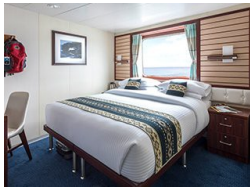

Category 1. From

Category 2

Category 2 Solo

Category 2S

Category 3

Category 3 Solo

Category 4

Category 5

Category 5S

Category 6

Category 7

Suite A

Suite B

Suite C