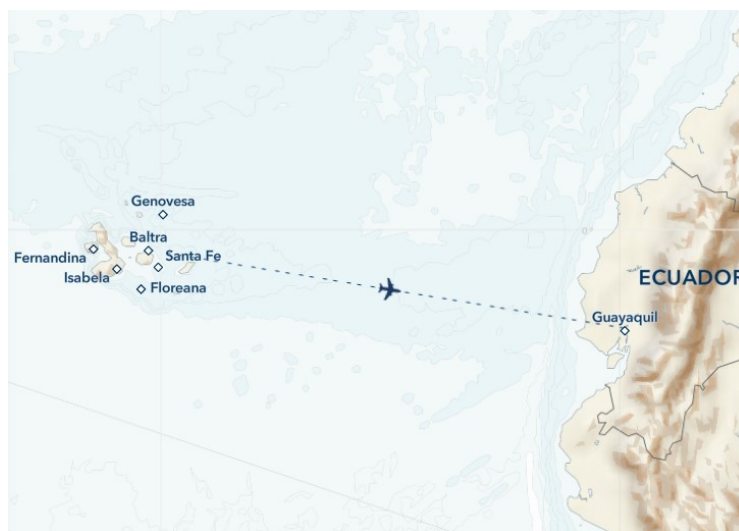

EXPLORING GALAPAGOS: ONE WEEK SAILING THE ISLANDS

Zodiac to pristine beaches, kayak or stand-up paddleboard along volcanic shores, explore wildlife on land or under the sea. Experience the Galapagos aboard two elegant and nimble ships, well-equipped for up-close exploration. Perfect for couples, families, and solo travelers. Encounter abundant wildlife--blue-footed boobies, marine iguanas, Darwin's finches, pink flamingos, giant tortoises and more. The wildlife of Galapagos is legendary for being without fear in the presence of humans.

ITINERARY

DAY 1 Guayaquil, Ecuador

We meet you on arrival in Ecuador, either in Quito, Ecuador's capital city in the Andes, or in the coastal city of Guayaquil, for an included transfer to your convenient hotel for an overnight stay. Both cities are well-served by international carriers, and Galapagos flights start and end in Quito with a stop in Guayaquil. Guests in Guayaquil stay at the locally owned Hotel Oro Verde and have the choice of several hotels in Quito, including a convenient airport hotel. You may opt for a pre-voyage extension to Mashpi Reserve in the tropical Andes outside Quito, a biodiversity hotspot. Or choose to reserve

The Small Cruise Ship Collection

www.small-cruise-ships.com

small-cruise-ships.com

info@small-cruise-ships.com

additional hotel nights and tours in Quito or Guayaquil.

Arrival Time: Anytime.

Arrival City: Quito or Guayaquil, Ecuador

San Cristobal:

Search for red-footed boobies and the endemic mockingbird and lava lizard -- found only on this easternmost island. Walk along the powdery white sand at a gorgeous beach fronted by iconic Kicker Rock. Explore Baquerizo Moreno, where sea lions thrive in the middle of town.