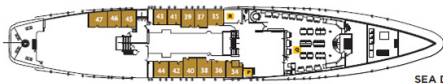

SEA DECK

■ BALCONY SUITE PLUS   ■ LEGEND SUITE   ■ STANDARD PLUS
■ BALCONY SUITE   ■ JUNIOR SUITE   ■ STANDARD

1. **MOON DECK**
- A. Observatory / stargazing
  - Sun terrace
  - Chill out area
3. **SKY DECK**
- B. Sun terrace and pool
  - C. Fisherman's bar
  - D. BBQ area
  - E. Kids' corner, games
  - F. Auditorium
  - G. Bar and lounge
  - H. Dolphin's observation deck
  - I. Jogging track
5. **EARTH DECK**
- J. Jacuzzi, sauna
  - K. Hammocks
  - L. Massage chairs
  - M. Reception
  - N. Boutique
  - O. Interpretation Center / Internet
7. **SEA DECK**
- P. Embarkation area
  - Q. Restaurant
  - R. Medical service