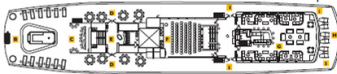

The Small Cruise Ship Collection

www.small-cruise-ships.com

small-cruise-ships.com

info@small-cruise-ships.com

INSIDE YOUR SHIP

M/V GALAPAGOS LEGEND

EXPEDITION SHIP ↓ ↓ ↓ ↓ ↓ ↓ ↓ ↓
100 PASSENGERS

TECHNICAL SPECIFICATIONS

MOON DECK

■ BALCONY SUITE PLUS   ■ LEGEND SUITE   ■ STANDARD PLUS
■ BALCONY SUITE   ■ JUNIOR SUITE   ■ STANDARD

1. **MOON DECK**
- A. Observatory / stargazing
  - Sun terrace
  - Chill out area
3. **SKY DECK**
- B. Sun terrace and pool
  - C. Fisherman's bar
  - D. BBQ area
  - E. Kids' corner, games
  - F. Auditorium
  - G. Bar and lounge
  - H. Dolphin's observation deck
  - I. Jogging track
5. **EARTH DECK**
- J. Jacuzzi, sauna
  - K. Hammocks
  - L. Massage chairs
  - M. Reception
  - N. Boutique
  - O. Interpretation Center / Internet
7. **SEA DECK**
- P. Embarkation area
  - Q. Restaurant
  - R. Medical service

The Small Cruise Ship Collection

www.small-cruise-ships.com

01432 507 280 (within UK)

info@small-cruise-ships.com | small-cruise-ships.com