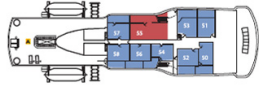

TECHNICAL SPECIFICATIONS

MOON DECK