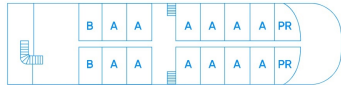

Infinity
Upper Deck

Riviera
Main Deck