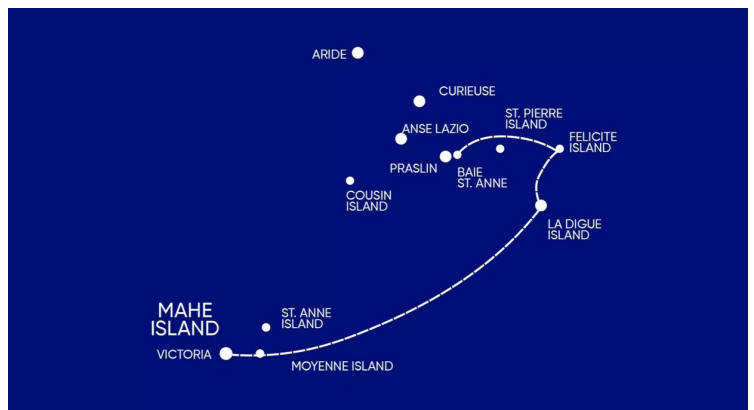

The Small Cruise Ship Collection

www.small-cruise-ships.com

small-cruise-ships.com

info@small-cruise-ships.com

4 DAY CRUISE IN THE SEYCHELLES

There aren't many places on Earth where hawks-bill turtles feel so unthreatened that they come ashore in broad daylight to lay their eggs. These exotic Gallic outposts were made for exploring by sea, with BBQ breaks on deserted islands, every-day swimming stops, and walking tours through the lush interiors. Scattered across the Indian Ocean, some 1,000 miles east of Kenya, these 115 islands offer everything from unsurpassed white sandy beaches to UNESCO Heritage Sites and incredible wildlife.

ITINERARY

Day 1 | Saturday MAHE/VICTORIA (INTER ISLAND QUAY) - ST. ANNE

Welcome to the Seychelles, the Variety way. This natural paradise will be your home for the next few days: expect cultural immersion, uninhabited islands, and unique biospheres. But first, enjoy a welcome drink before we set sail for our first stop, Sainte Anne. We know you've been waiting to dive into the inviting Indian Ocean: this is your first chance of many. Dinner on board and overnight at anchor.

Day 2 | Sunday ST. ANNE - CURIEUSE

An early departure means we'll be at the uninhabited island of Curieuse ready for a day of excursions: guided walking tours,

The Small Cruise Ship Collection

www.small-cruise-ships.com

Day 3 | Monday CURIEUSE - COUSIN ISLAND - ANSE LAZIO

From Curieuse to Anse Lazio. But first a visit to Cousin Island: the entire island has been a nature reserve since 1968. We'll visit the bird sanctuary before sailing onwards to Anse Lazio in Praslin - globally recognised as one of the most beautiful beaches in the world. Here, the time is yours; enjoy swimming, snorkelling, sunbathing or napping, before heading back to the ship. Overnight at anchor.