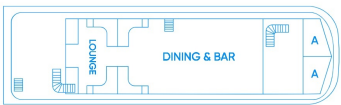

360°
Sun Deck

Infinity
Upper Deck