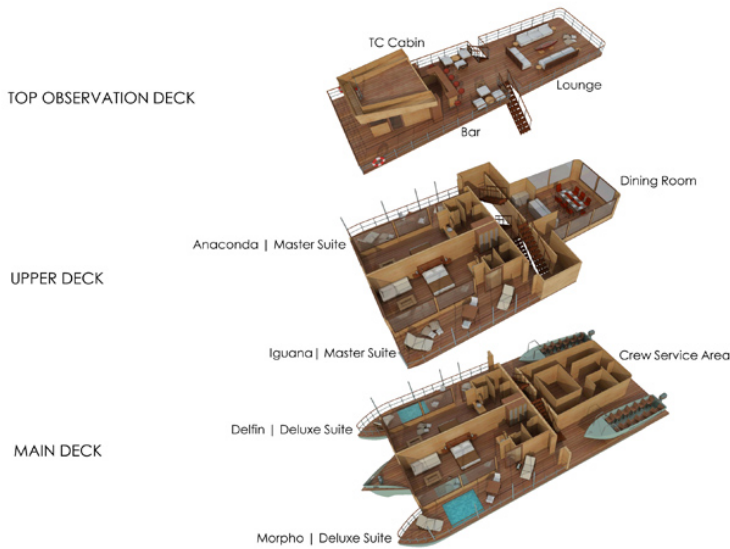

The Small Cruise Ship Collection

www.small-cruise-ships.com

small-cruise-ships.com

info@small-cruise-ships.com

INSIDE YOUR SHIP